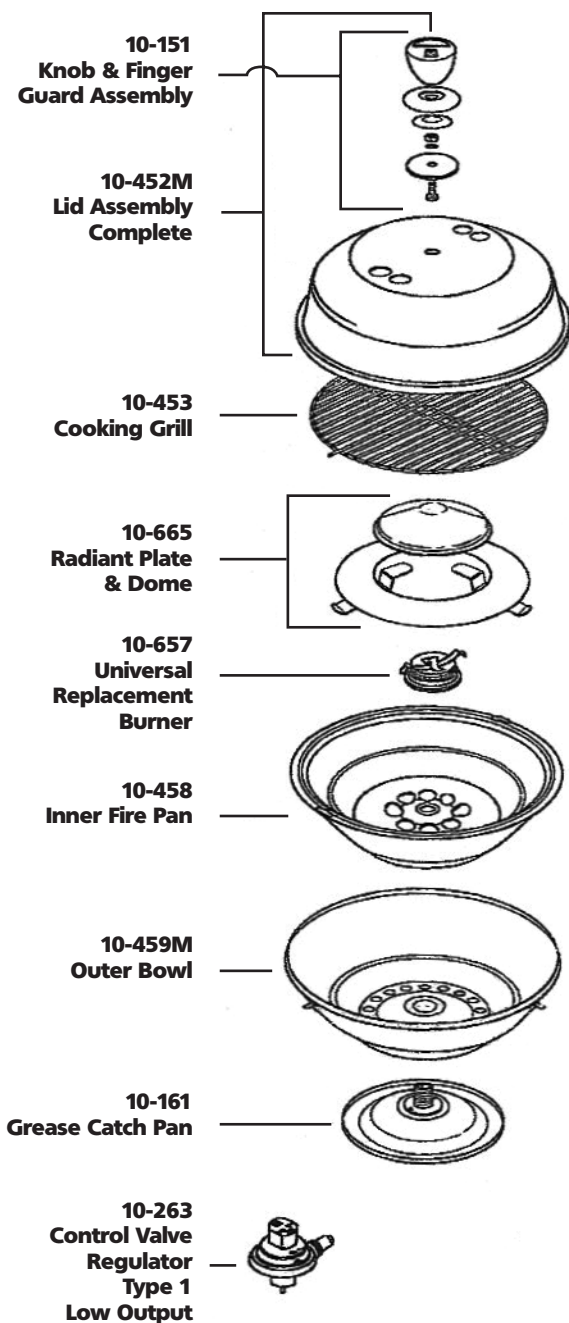

Marine Kettle Replacement Parts

Combination Gas Stove & Gas Grill

OEM-017 Gas Grill Insert

Optional Turbo Venturi Tubes